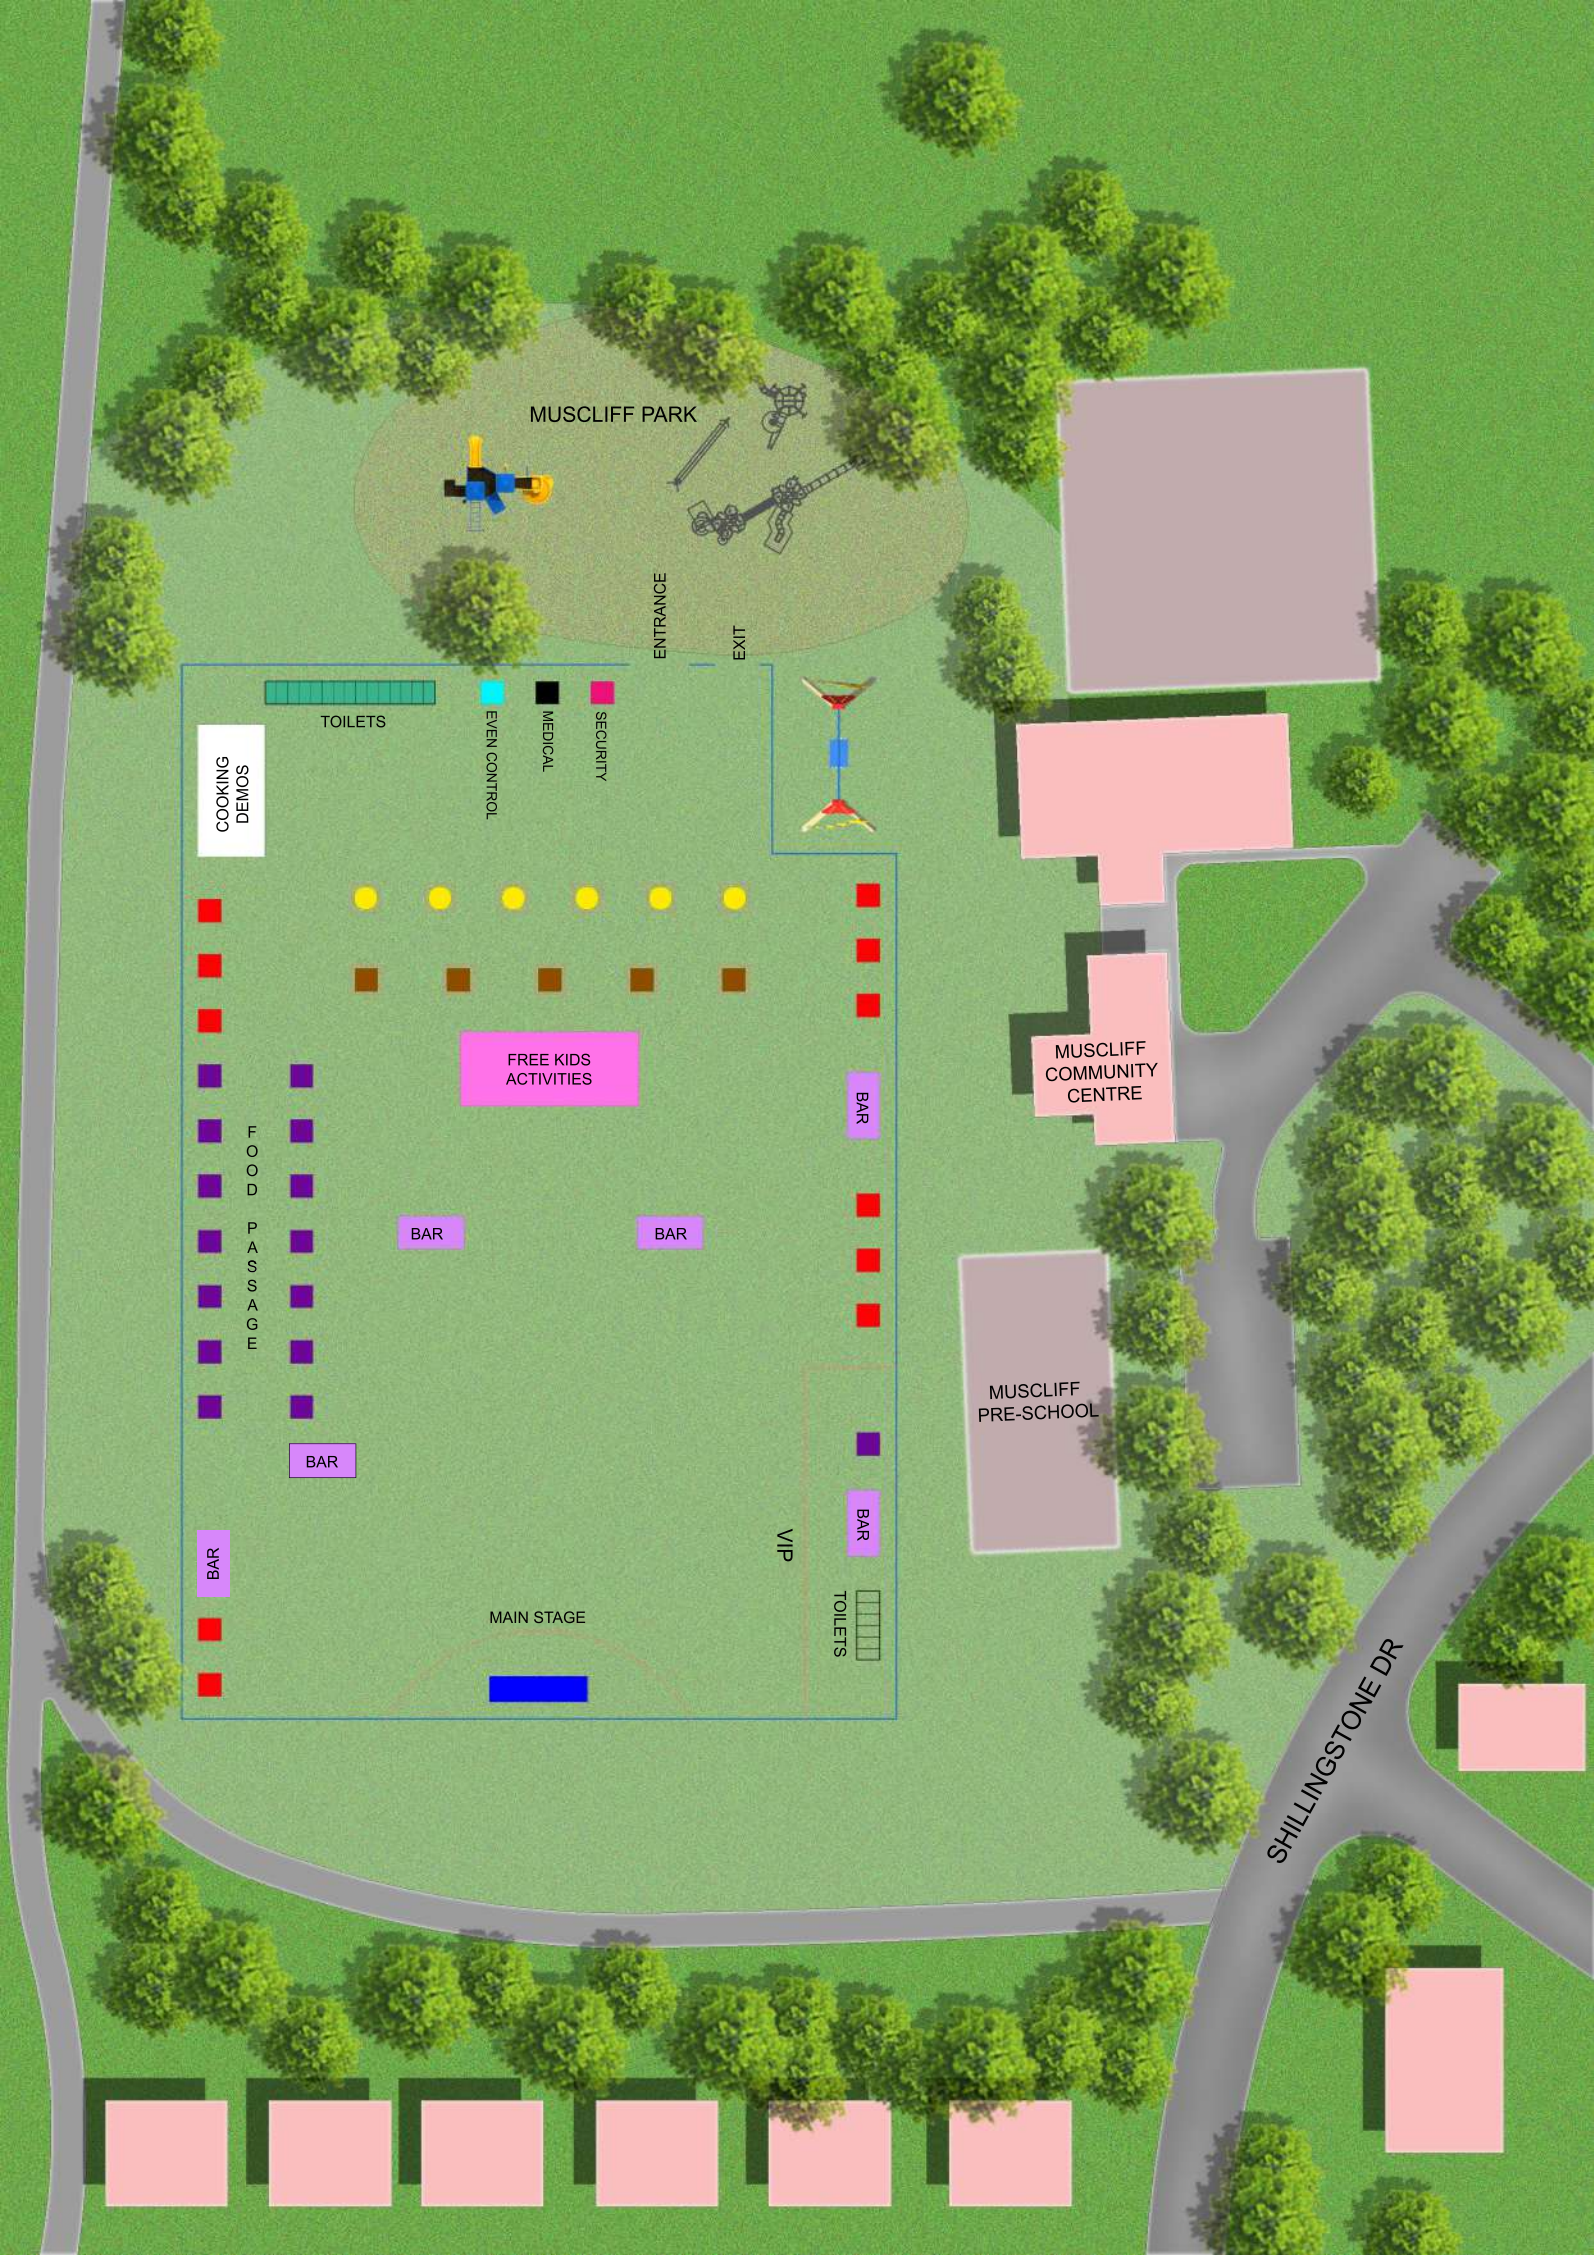

MUSCLIFF PARK SITE MAP KEY

	COOKING DEMOS
	FOOD TRADER
	BAR
	BOUNCY CASTLE
	NON FOOD TRADER
	FAIRGROUND RIDE
	SECURITY
	MEDICAL
	EVENT CONTROL
	TOILETS
	STAGE
	FREE KIDS ACTIVITIES
	SECURITY BARRIERS
	HERAS FENCING

MUSCLIFF PARK

ENTRANCE

EXIT

COOKING DEMOS

TOILETS

EVEN CONTROL
MEDICAL
SECURITY

FREE KIDS ACTIVITIES

FOOD PASSAGE

BAR

BAR

BAR

BAR

VIP

BAR

BAR

MAIN STAGE